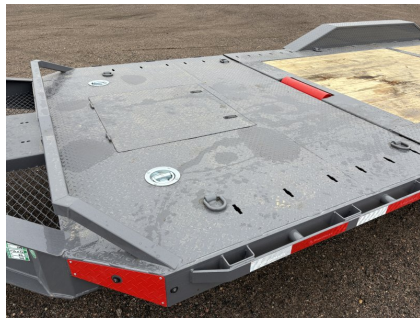

#103862 Continued ...