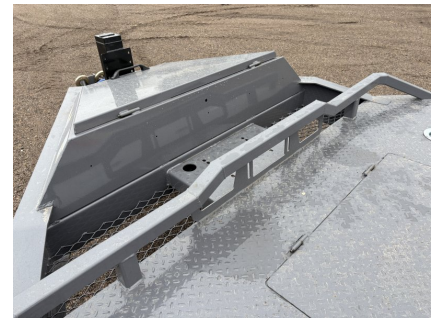

#103862 Continued ...